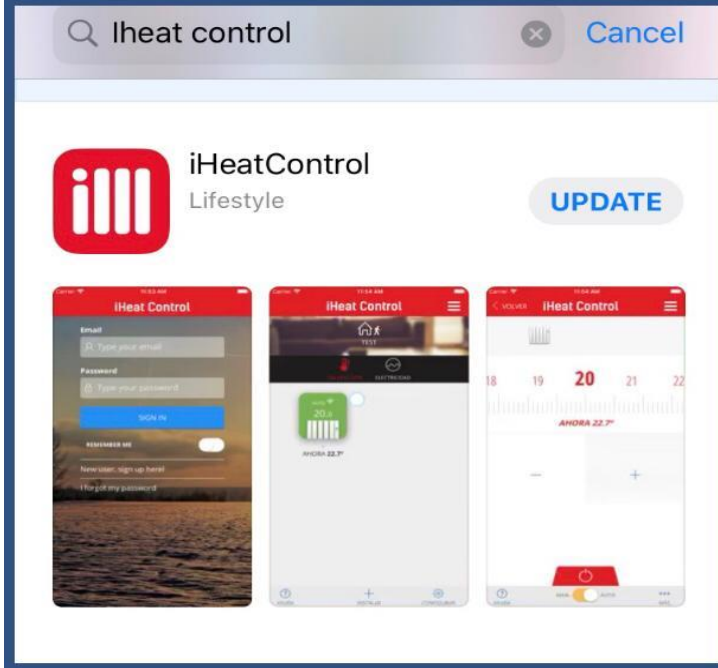

# STEP 1. DOWNLOAD YOUR IHEAT CONTROL APP