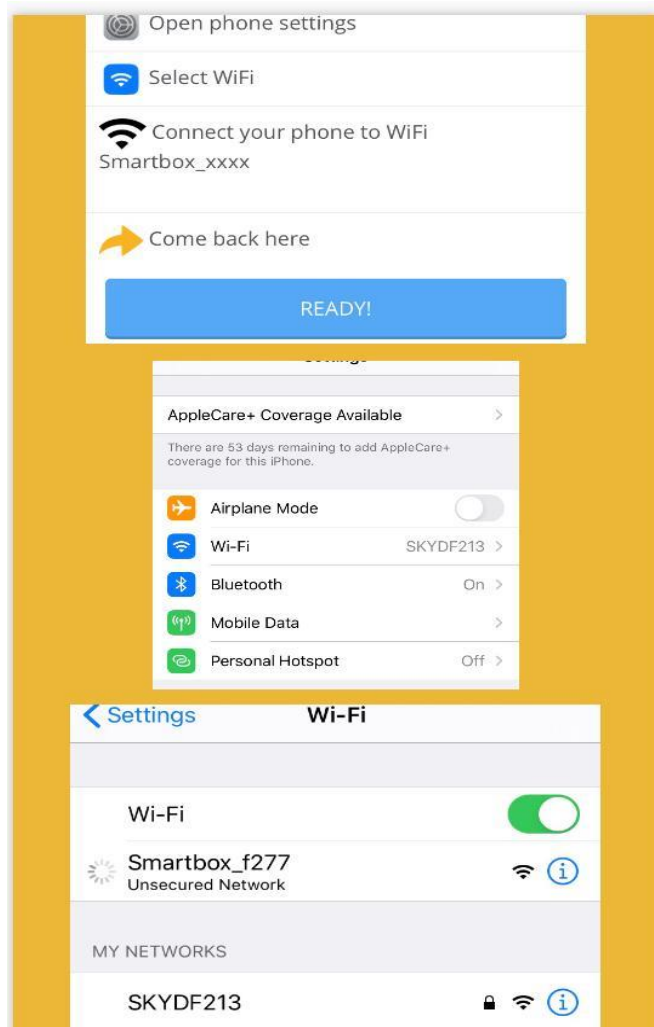

#MyInstall

<https://www.premspec.co.uk/>